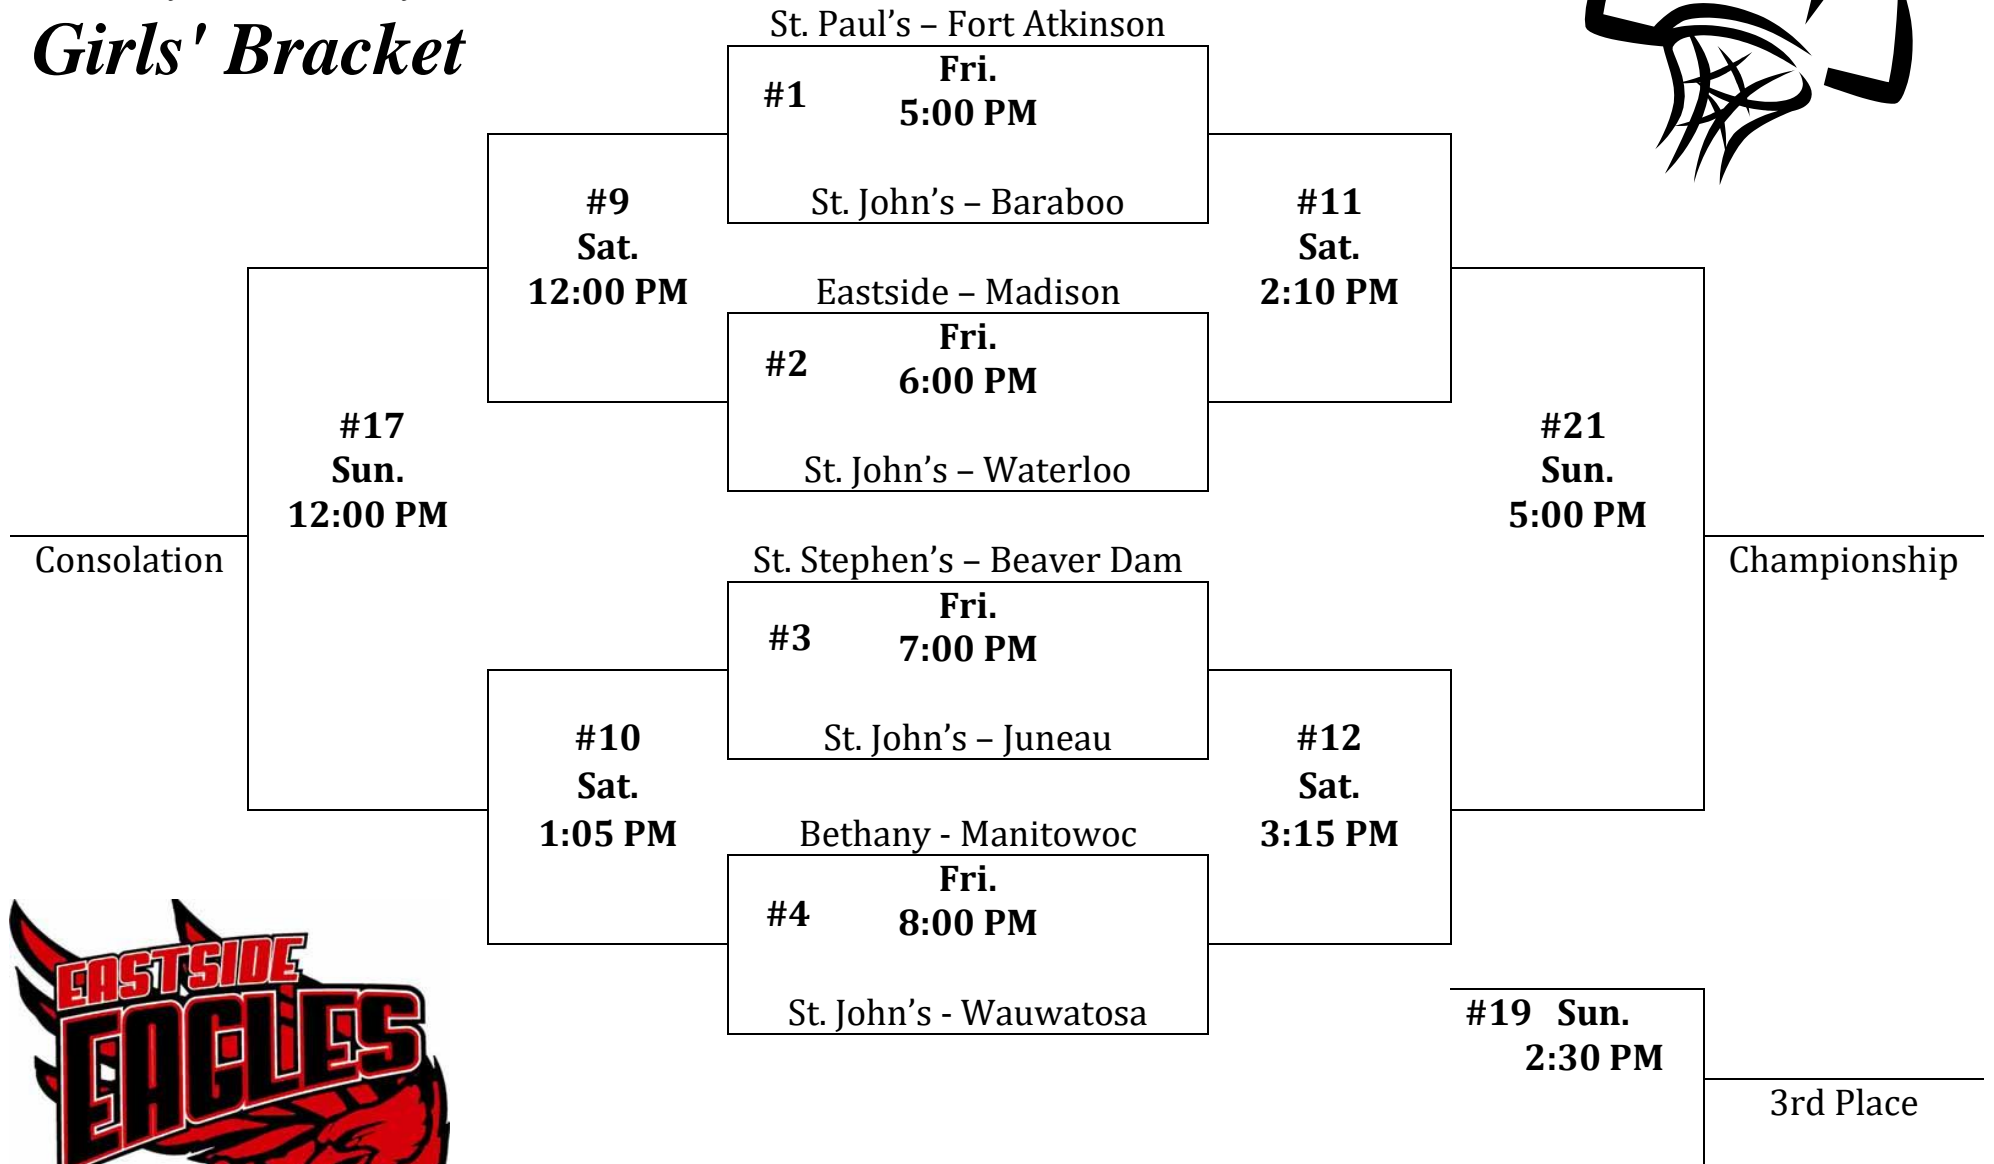

40TH EAGLE INVITATIONAL

Eastside Lutheran School - Madison

February 24-February 26, 2017

Girls' Bracket

**Home Team is listed on top*