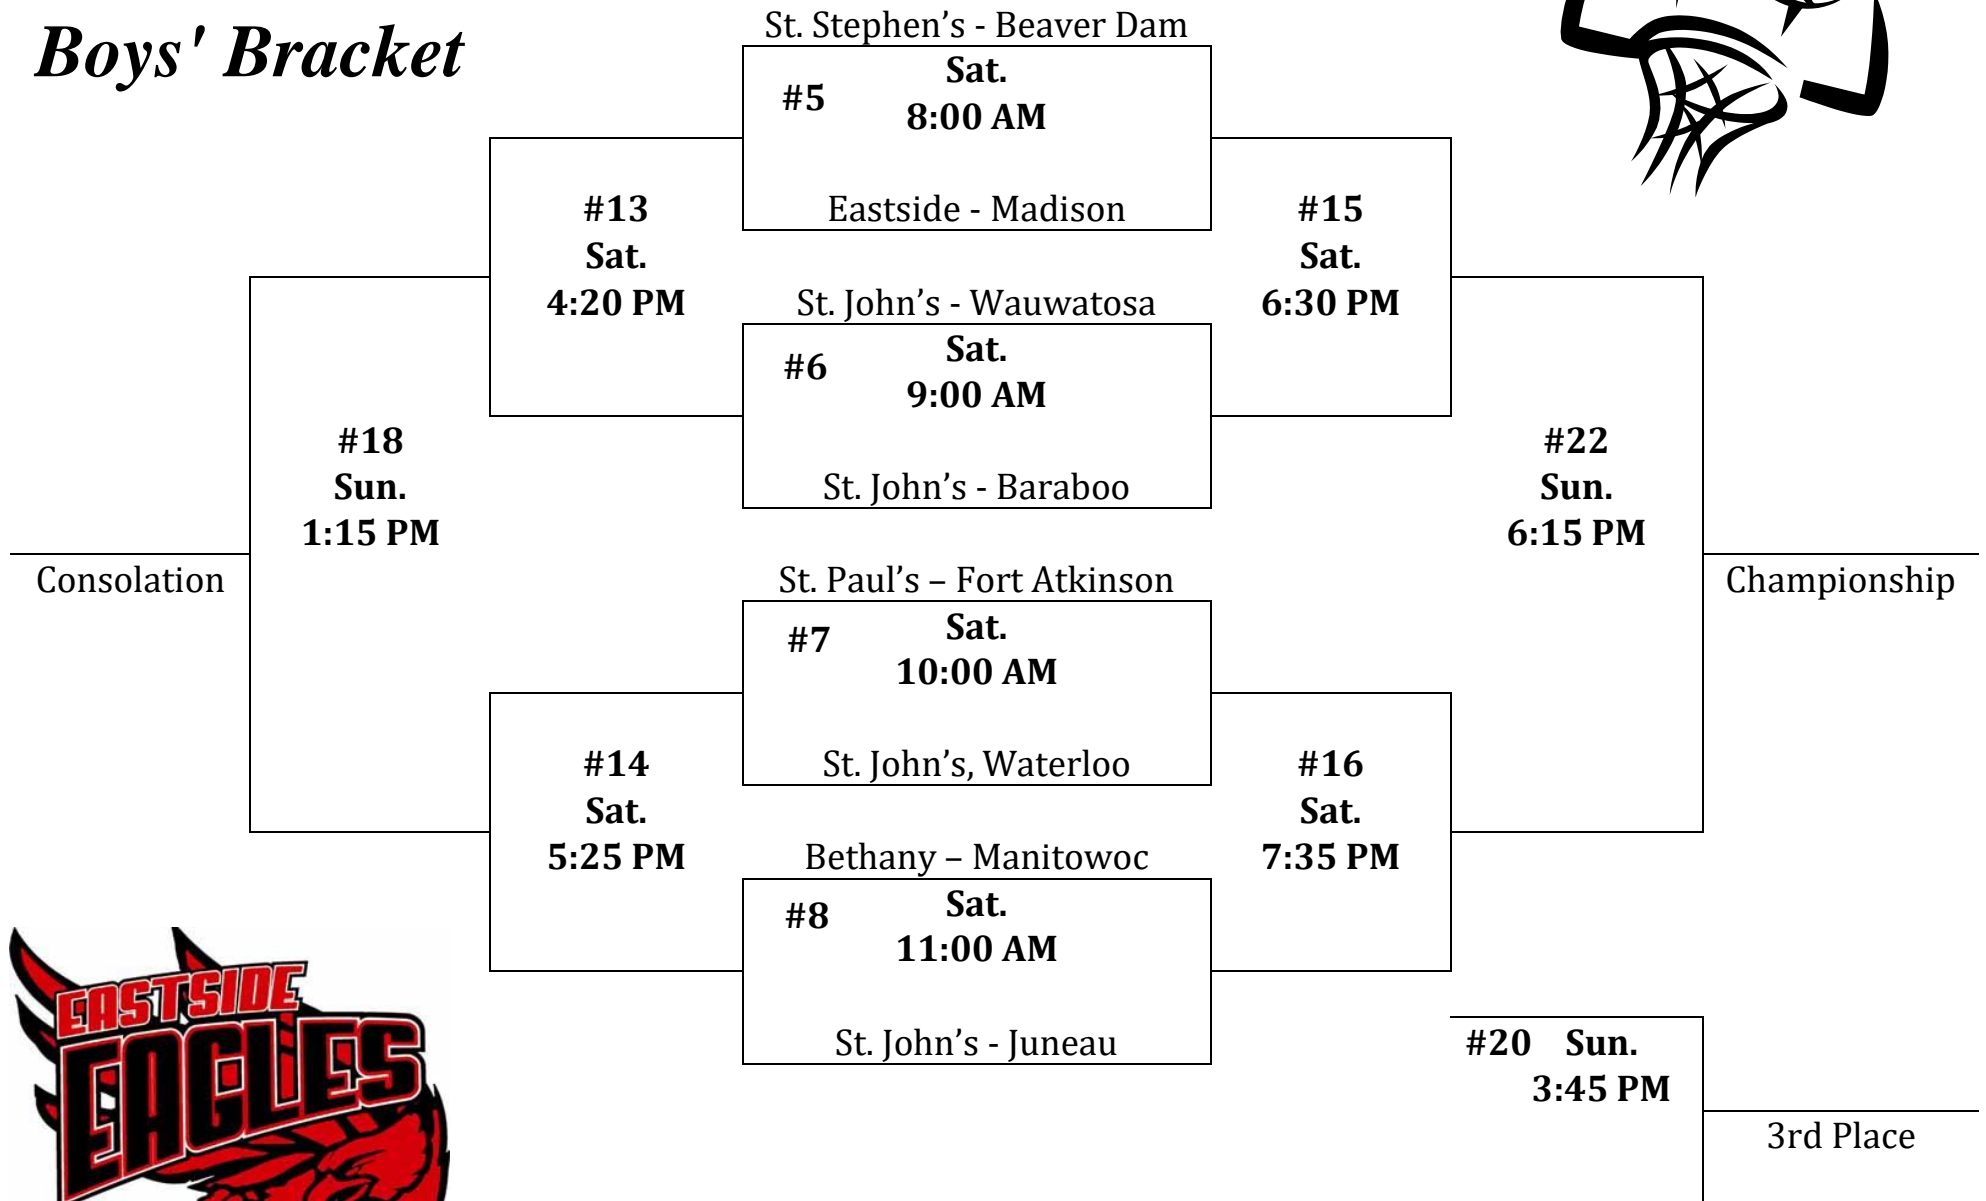

40TH EAGLE INVITATIONAL

Eastside Lutheran School - Madison

February 24-February 26, 2017

Boys' Bracket

**Home Team is listed on top*